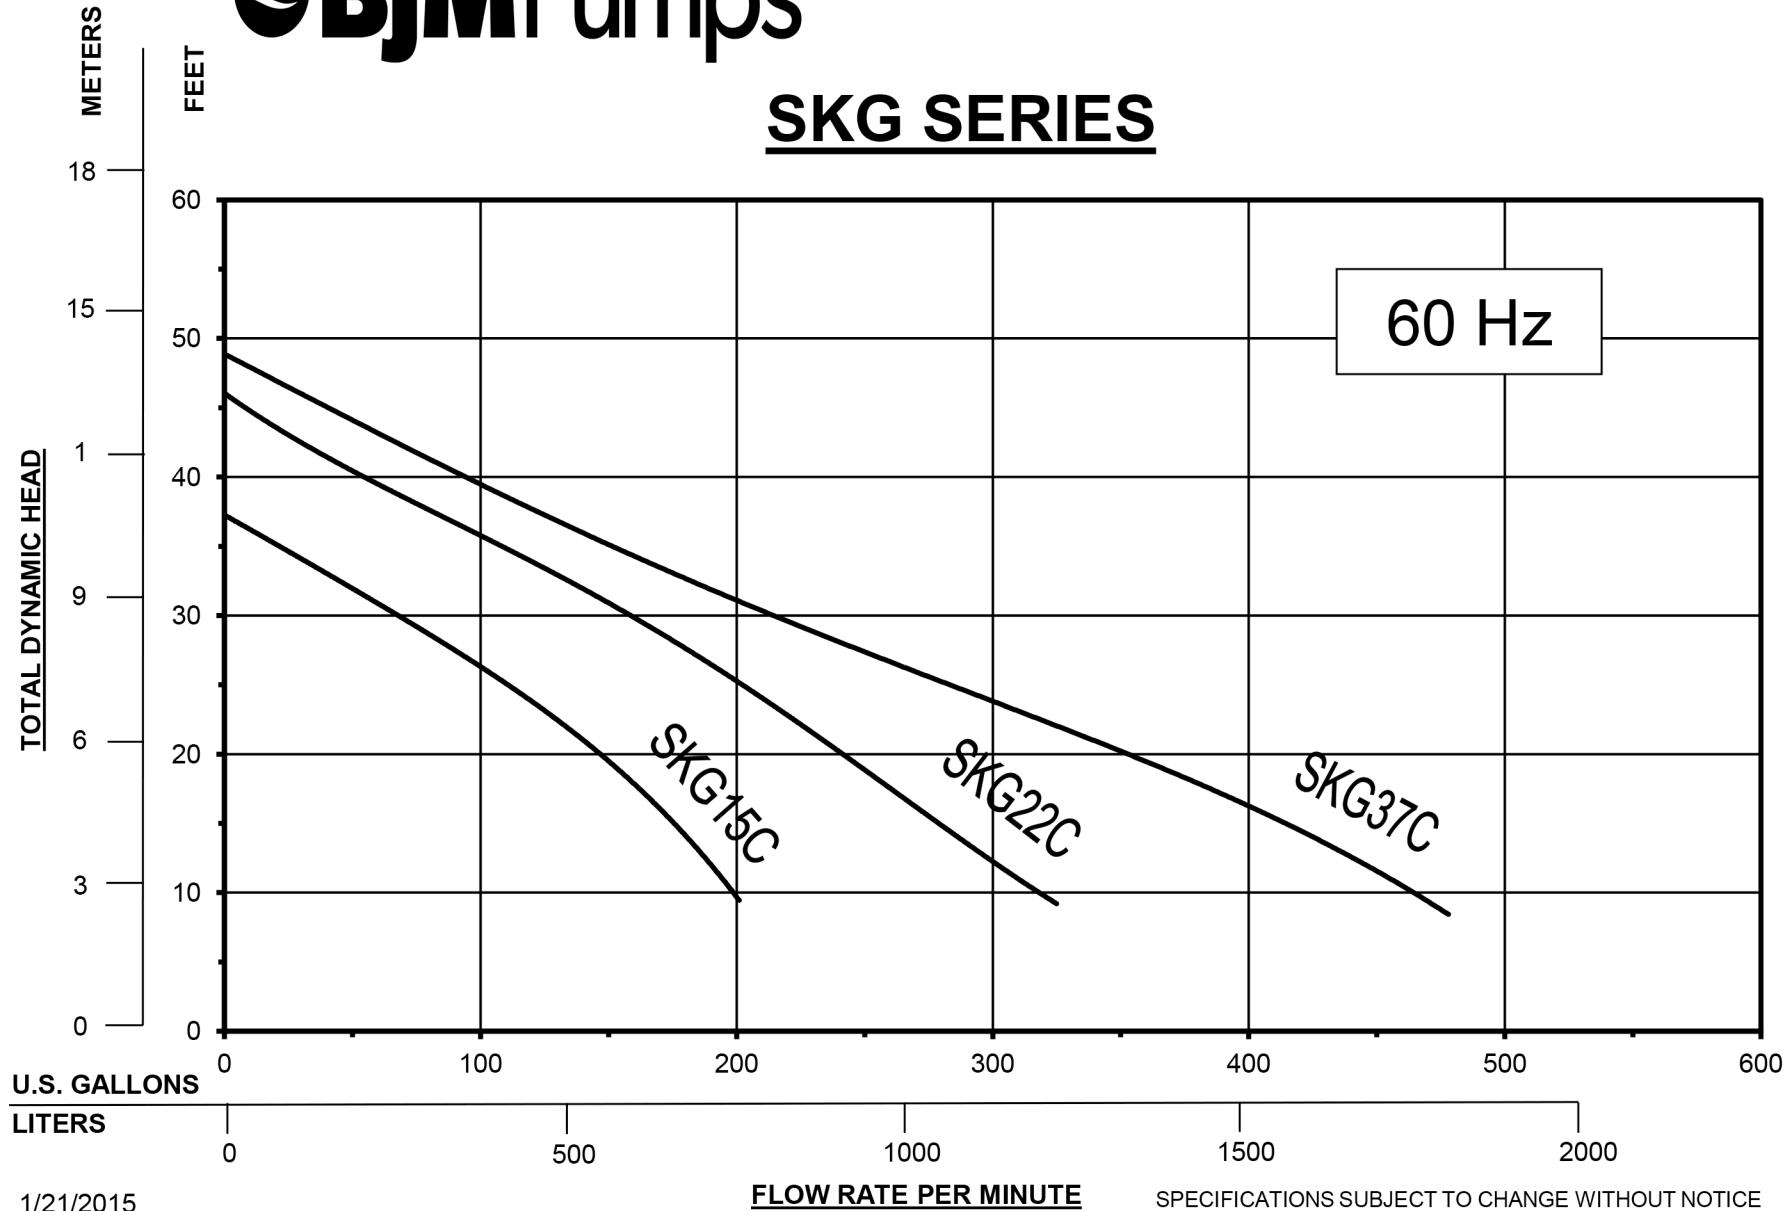

SKG SERIES

60 Hz

1/21/2015

FLOW RATE PER MINUTE SPECIFICATIONS SUBJECT TO CHANGE WITHOUT NOTICE