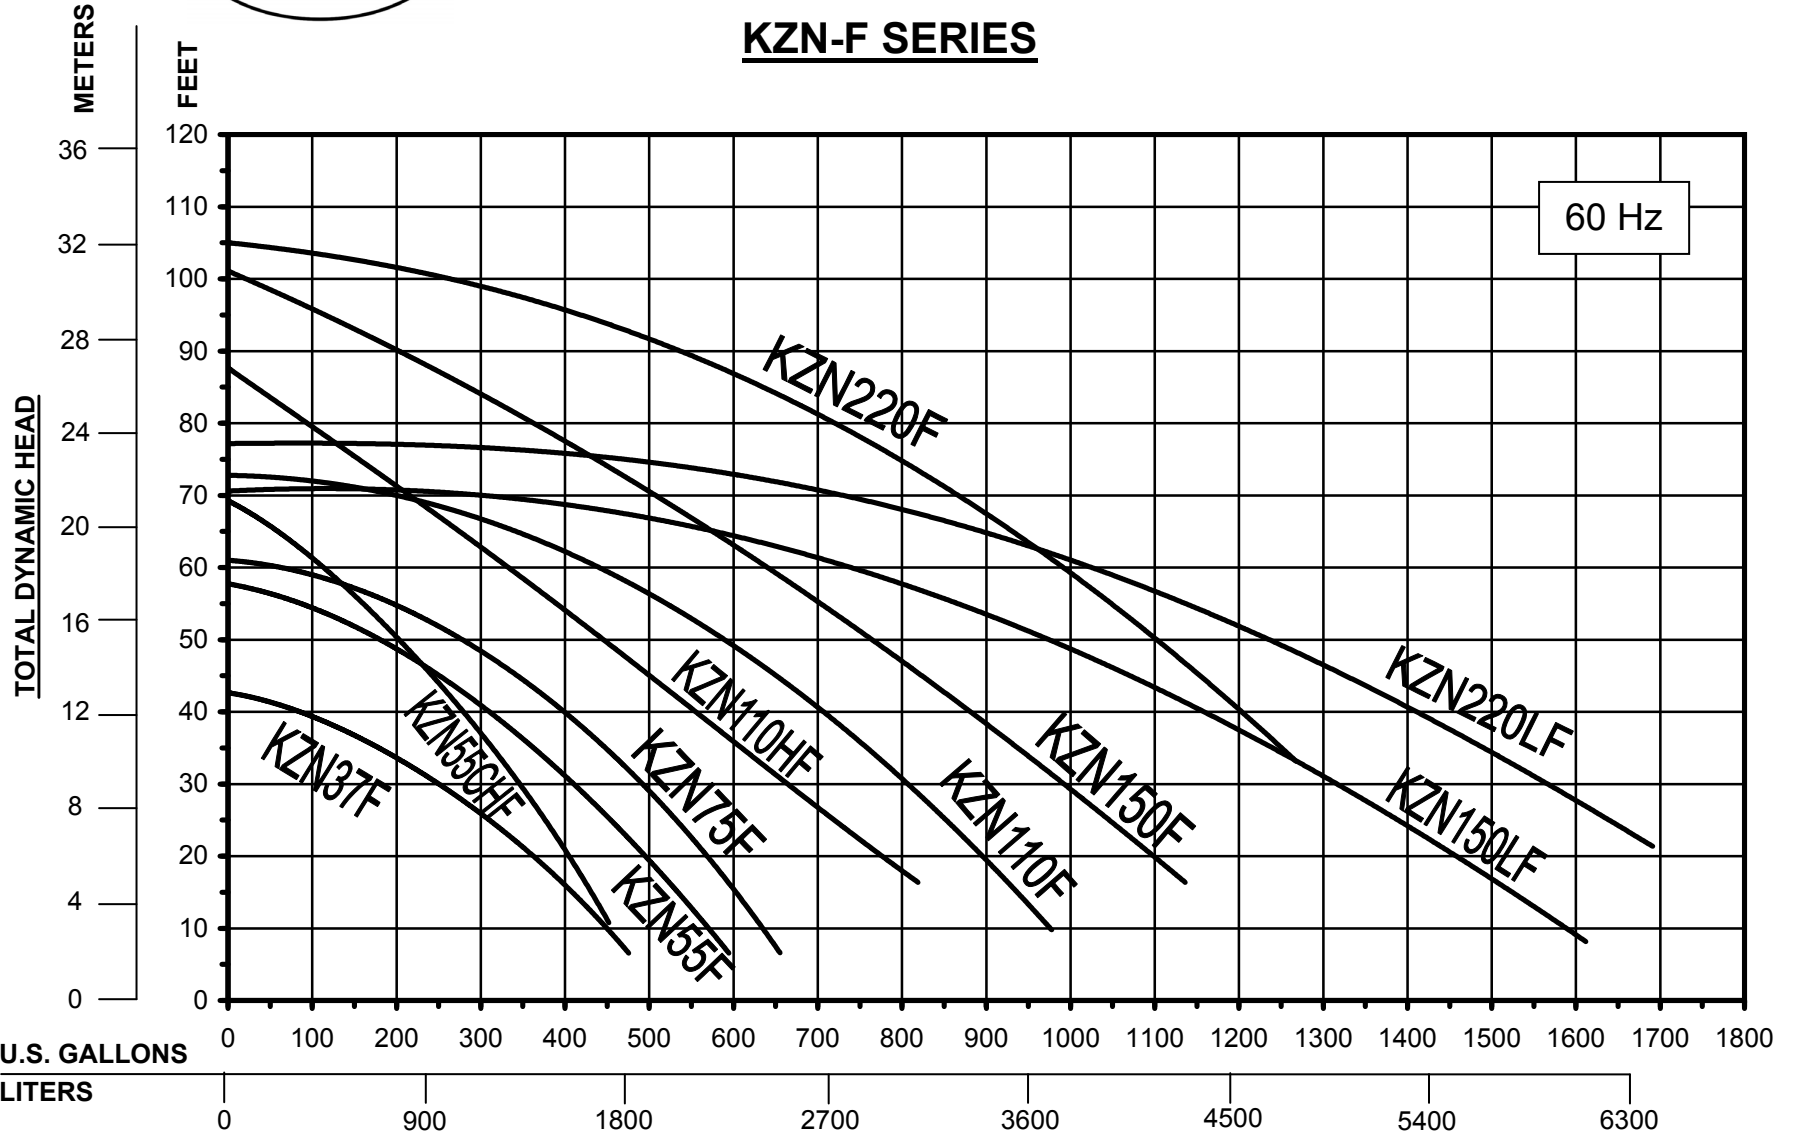

### KZN-F SERIES

12/12/2007

FLOW RATE PER MINUTE

SPECIFICATIONS SUBJECT TO CHANGE WITHOUT NOTICE