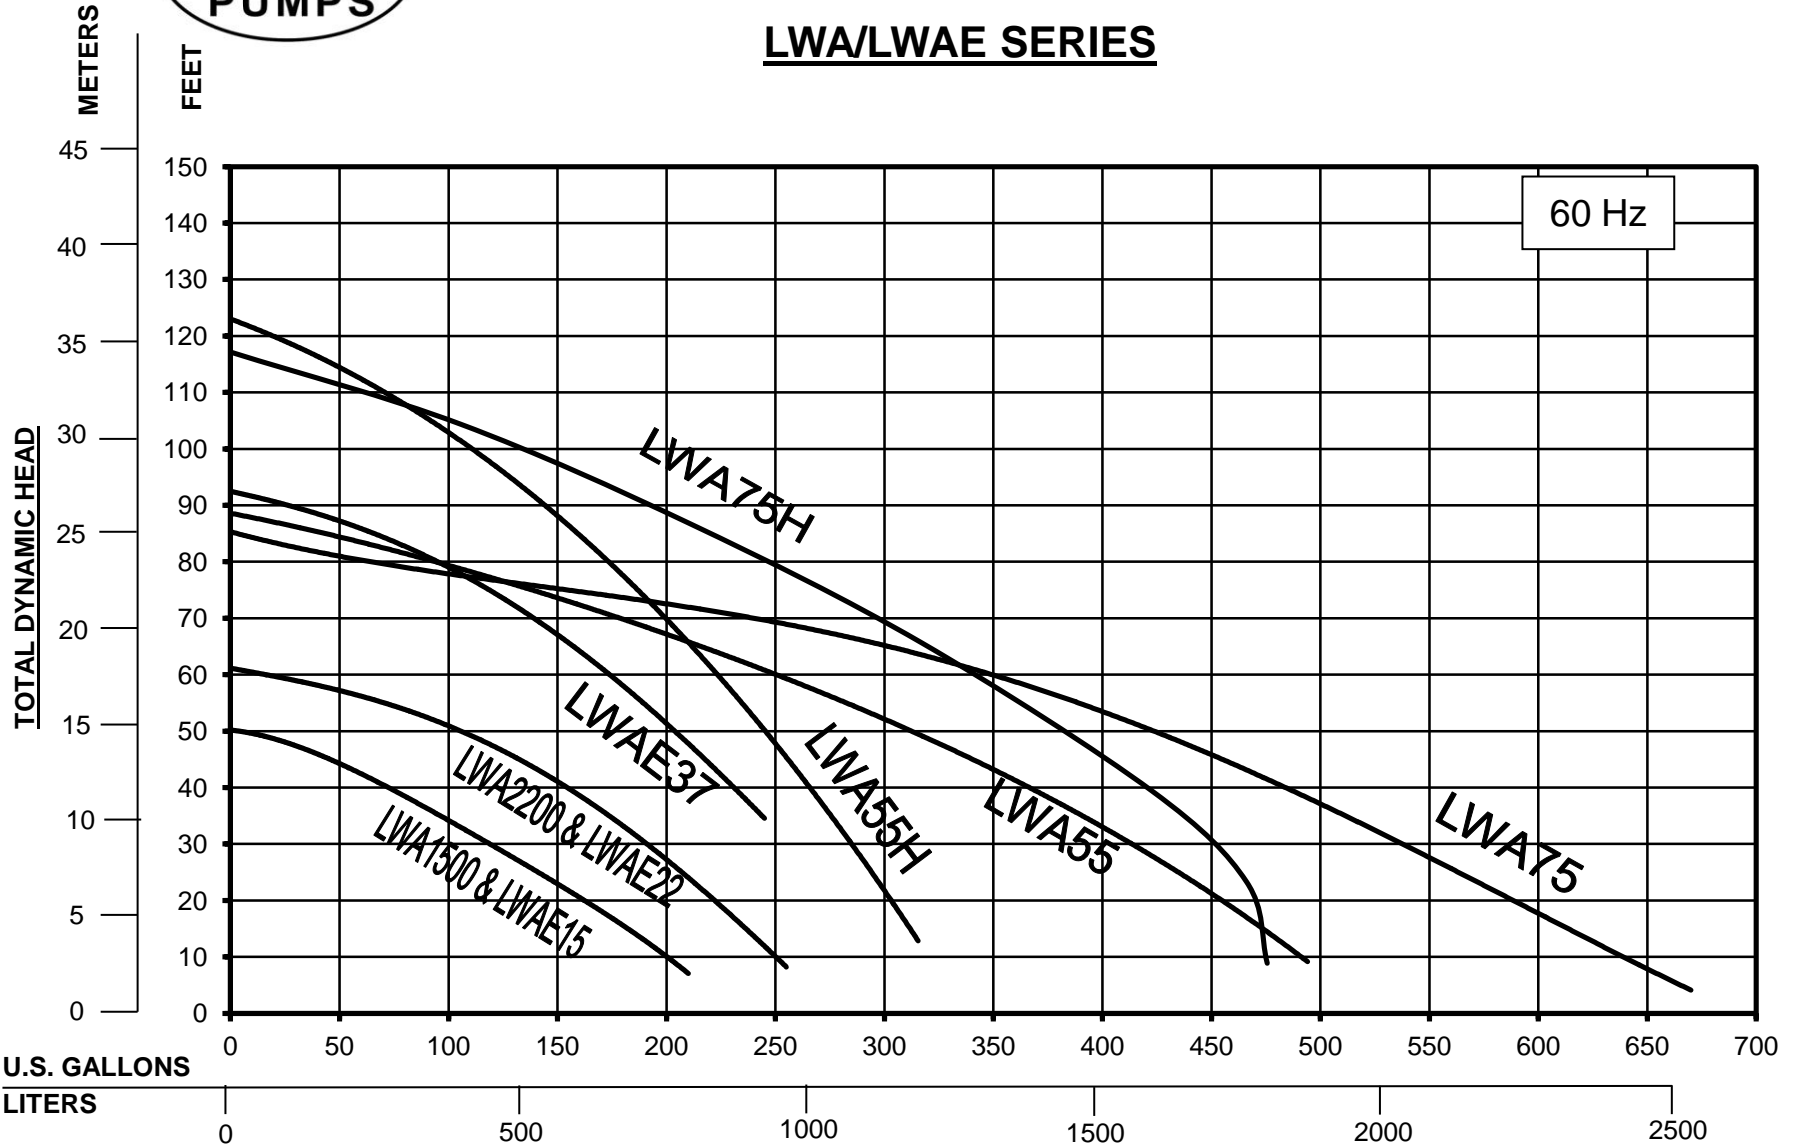

LWA/LWAE SERIES

60 Hz

3/11/2015

FLOW RATE PER MINUTE

SPECIFICATIONS SUBJECT TO CHANGE WITHOUT NOTICE